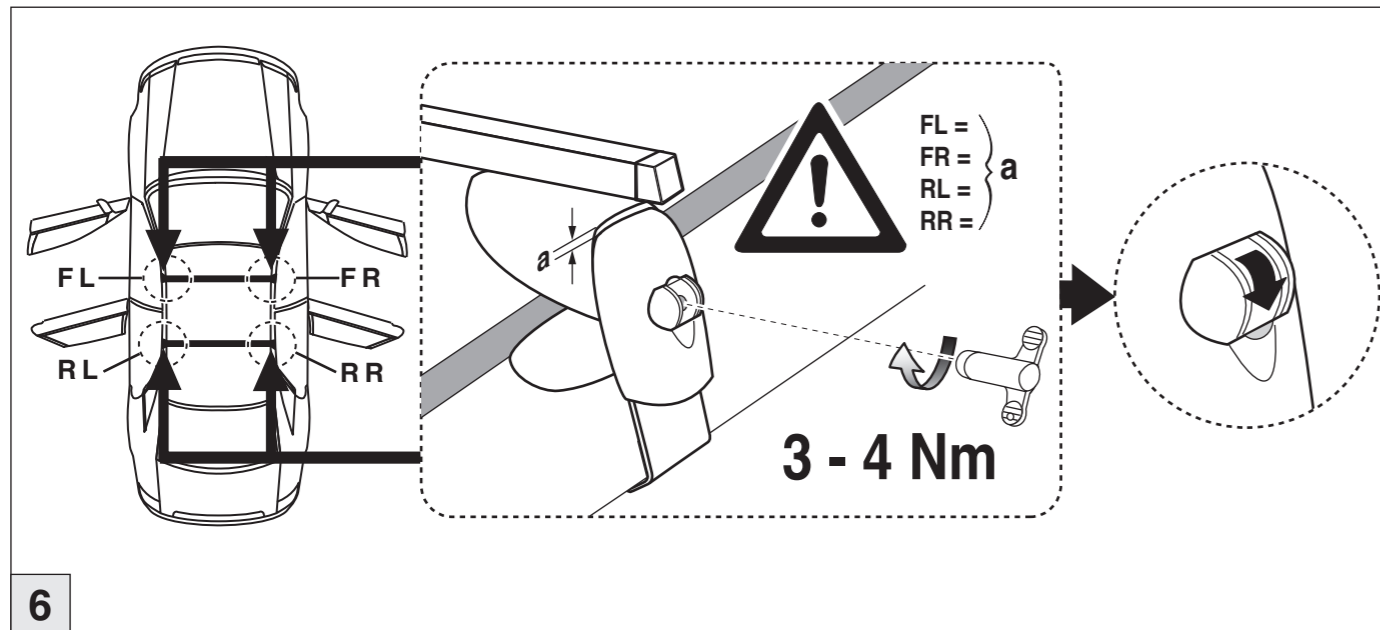

Atera SIGNO

Toyota
Auris 5-türig/doors/portes

3/2007-01/2013

6

nur bei / only for Part-No.: 045 095

7

8

Atera
MADE IN GERMANY