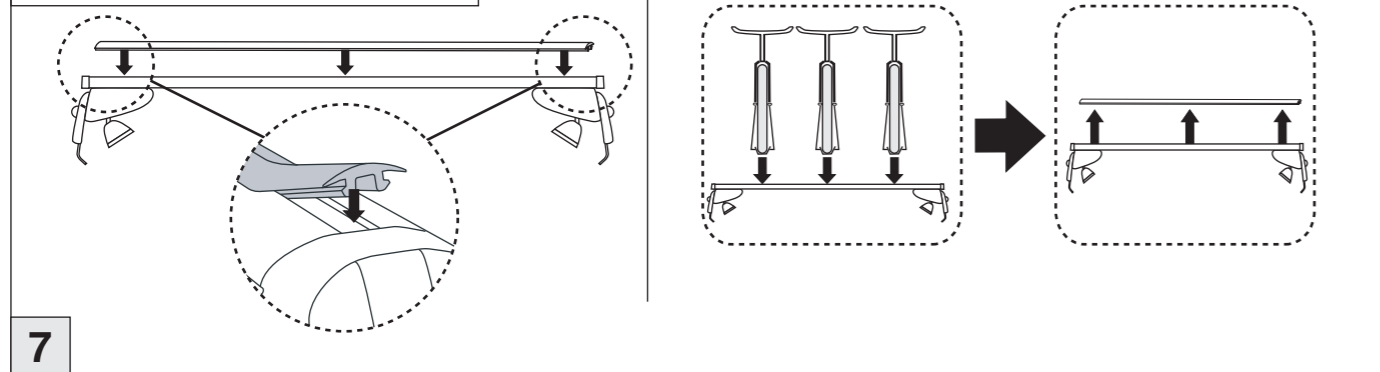

Atera SIGNO

Toyota
Auris 5-türig/doors/portes

3/2007-01/2013

6

nur bei / only for Part-No.: 045 095

7

8

Atera
MADE IN GERMANY