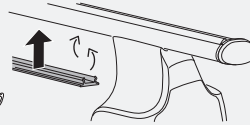

 **230** x2

 **897** x1

 **898** x1

 **970** x2

 x1

Kit

3

754

480

1

2

	X inch	X mm
SEAT Ibiza, 3-dr Hatchback, 08-*	40"	1016 mm
SEAT Ibiza, 5-dr Hatchback, 08-	40 1/4"	1021 mm

1

2

	Y inch	Y mm
SEAT Ibiza, 3-dr Hatchback, 08-*	36 1/8"	916 mm
SEAT Ibiza, 5-dr Hatchback, 08-	37 1/4"	946 mm