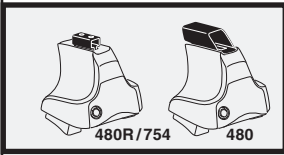

480

1

2

	X inch	X mm
SEAT Ibiza, 3-dr Hatchback, 08-*	40"	1016 mm
SEAT Ibiza, 5-dr Hatchback, 08-	40 1/4"	1021 mm

1

2

	Y inch	Y mm
SEAT Ibiza, 3-dr Hatchback, 08-*	36 1/8"	916 mm
SEAT Ibiza, 5-dr Hatchback, 08-	37 1/4"	946 mm

4

SEAT Ibiza, 3-dr Hatchback, 08-*

SEAT Ibiza, 5-dr Hatchback, 08-

5

	X mm	Y mm	X inch	Y inch
SEAT Ibiza, 3-dr Hatchback, 08-*	195 mm	780 mm	7 5/8"	30 3/4"
SEAT Ibiza, 5-dr Hatchback, 08-	190 mm	725 mm	7 1/2"	28 1/2"