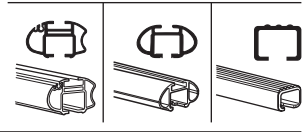

Kit 1493

SEAT Ibiza, 3-dr Hatchback, 08-*

SEAT Ibiza, 5-dr Hatchback, 08-

* Without glassroof

480R
754

480

750

SEAT Ibiza, 3-dr Hatchback, 08- **Max. 50kg/110 lbs**