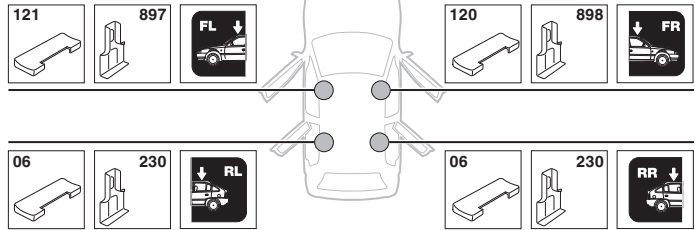

480

1

2

	X inch	X mm
SEAT Ibiza, 3-dr Hatchback, 08-*	40"	1016 mm
SEAT Ibiza, 5-dr Hatchback, 08-	40 1/4"	1021 mm

1

2

	Y inch	Y mm
SEAT Ibiza, 3-dr Hatchback, 08-*	36 1/8"	916 mm
SEAT Ibiza, 5-dr Hatchback, 08-	37 1/4"	946 mm

4

SEAT Ibiza, 3-dr Hatchback, 08-*

SEAT Ibiza, 5-dr Hatchback, 08-

5

	X mm	Y mm	X inch	Y inch
SEAT Ibiza, 3-dr Hatchback, 08-*	195 mm	780 mm	7 5/8"	30 3/4"
SEAT Ibiza, 5-dr Hatchback, 08-	190 mm	725 mm	7 1/2"	28 1/2"