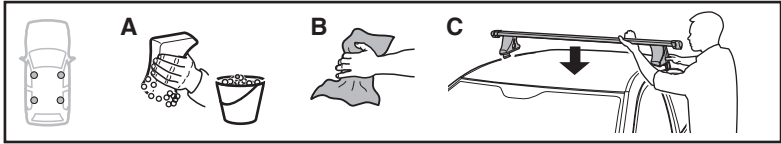

4

SEAT Ibiza, 3-dr Hatchback, 08-*

SEAT Ibiza, 5-dr Hatchback, 08-

5

	X mm	Y mm	X inch	Y inch
SEAT Ibiza, 3-dr Hatchback, 08-*	195 mm	780 mm	7 5/8"	30 3/4"
SEAT Ibiza, 5-dr Hatchback, 08-	190 mm	725 mm	7 1/2"	28 1/2"