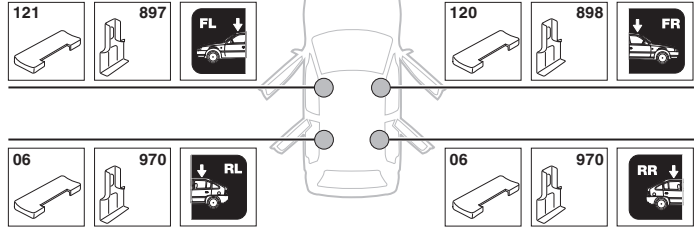

480

1

2

	X inch	X mm
SEAT Ibiza, 3-dr Hatchback, 08-*	40"	1016 mm
SEAT Ibiza, 5-dr Hatchback, 08-	40 1/4"	1021 mm

1

2

	Y inch	Y mm
SEAT Ibiza, 3-dr Hatchback, 08-*	36 1/8"	916 mm
SEAT Ibiza, 5-dr Hatchback, 08-	37 1/4"	946 mm

4

SEAT Ibiza, 3-dr Hatchback, 08-*

SEAT Ibiza, 5-dr Hatchback, 08-

5

	X mm	Y mm	X inch	Y inch
SEAT Ibiza, 3-dr Hatchback, 08-*	195 mm	780 mm	7 5/8"	30 3/4"
SEAT Ibiza, 5-dr Hatchback, 08-	190 mm	725 mm	7 1/2"	28 1/2"