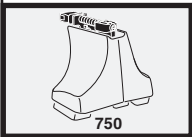

480

1

2

	X inch	X mm
SEAT Ibiza, 3-dr Hatchback, 08-*	40"	1016 mm
SEAT Ibiza, 5-dr Hatchback, 08-	40 1/4"	1021 mm

1

2

	Y inch	Y mm
SEAT Ibiza, 3-dr Hatchback, 08-*	36 1/8"	916 mm
SEAT Ibiza, 5-dr Hatchback, 08-	37 1/4"	946 mm

4

SEAT Ibiza, 3-dr Hatchback, 08-*

SEAT Ibiza, 5-dr Hatchback, 08-

5

	X mm	Y mm	X inch	Y inch
SEAT Ibiza, 3-dr Hatchback, 08-*	195 mm	780 mm	7 5/8"	30 3/4"
SEAT Ibiza, 5-dr Hatchback, 08-	190 mm	725 mm	7 1/2"	28 1/2"