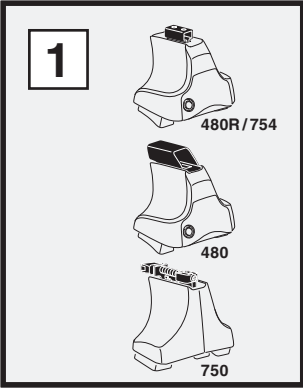

 **230** x2

 **897** x1

 **898** x1

 **970** x2

 x1

Kit

3

754

750

1

2

	X
SEAT Ibiza, 3-dr Hatchback, 08-*	36,5
SEAT Ibiza, 5-dr Hatchback, 08-	37

1

2

	Y
SEAT Ibiza, 3-dr Hatchback, 08-*	26,5
SEAT Ibiza, 5-dr Hatchback, 08-	29,5

480R

480

1

2

	X inch	X mm
SEAT Ibiza, 3-dr Hatchback, 08-*	40"	1016 mm
SEAT Ibiza, 5-dr Hatchback, 08-	40 1/4"	1021 mm

1

2

	Y inch	Y mm
SEAT Ibiza, 3-dr Hatchback, 08-*	36 1/8"	916 mm
SEAT Ibiza, 5-dr Hatchback, 08-	37 1/4"	946 mm

4

SEAT Ibiza, 3-dr Hatchback, 08-*

SEAT Ibiza, 5-dr Hatchback, 08-

5

	X mm	Y mm	X inch	Y inch
SEAT Ibiza, 3-dr Hatchback, 08-*	195 mm	780 mm	7 5/8"	30 3/4"
SEAT Ibiza, 5-dr Hatchback, 08-	190 mm	725 mm	7 1/2"	28 1/2"