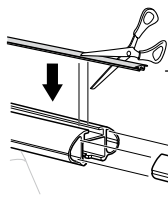

1

2

754 Rapid System
480R Rapid Traverse
(North America)

x4

x4

x4

480 Traverse
(North America)

x4