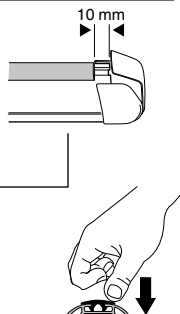

1

2

754 Rapid System
480R Rapid Traverse
(North America)

x4

x4

x4

480 Traverse
(North America)

x4