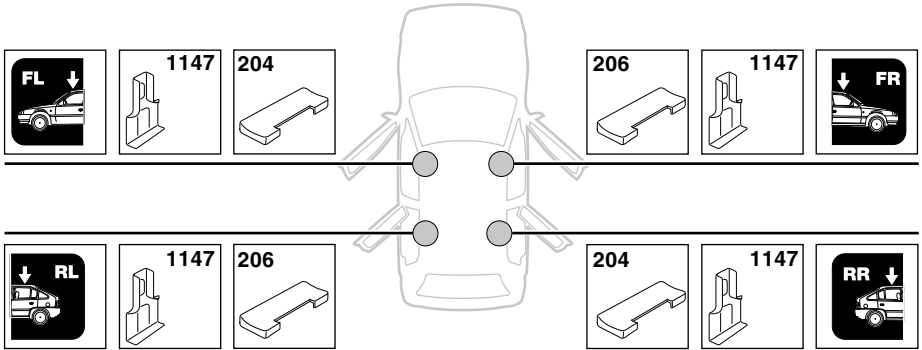

5

AUDI A7, 5-dr Hatchback, 10-