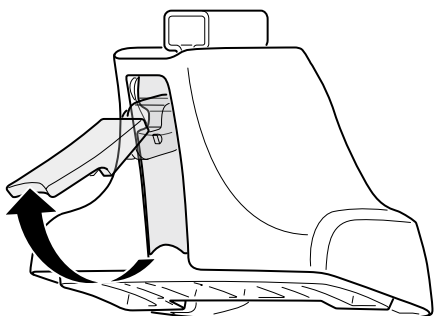

1

2

754 Rapid System
480R Rapid Traverse
(North America)

x4

x4

x4

480 Traverse
(North America)

x4