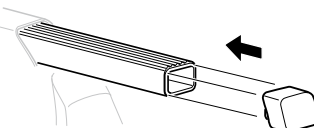

x4

480 Traverse
(North America)