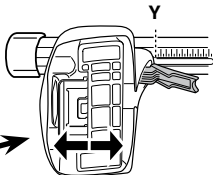

3

	X
AUDI A7, 5-dr Hatchback, 10-	43

	Y
AUDI A7, 5-dr Hatchback, 10-	39,5

3

(North America)

	X inch	X mm
AUDI A7, 5-dr Hatchback, 10-	42 1/2"	1081 mm

	Y inch	Y mm
AUDI A7, 5-dr Hatchback, 10-	41 1/8"	1046 mm

4