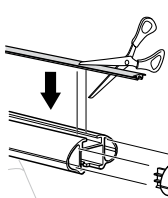

1

2

754 Rapid System
480R Rapid Traverse
(North America)

x4

x4

x4

480 Traverse
(North America)

x4