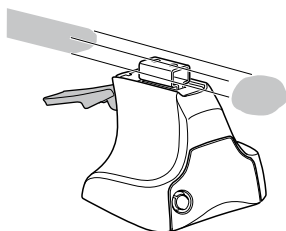

2

754 Rapid System
480R Rapid Traverse
(North America)

x4