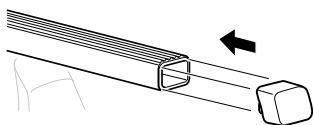

2

754 Rapid System
480R Rapid Traverse
(North America)

x4