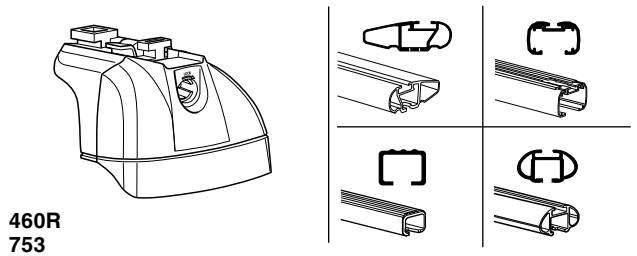

# Kit 3079

**SUBARU Forester, 5-dr SUV, 08- / \*09-**

\*North America

**ALFA ROMEO MiTo, 3-dr Hatchback, 08-**

This Kit is only for vehicles with fixpoint mounting.

**Kit**

753

x4