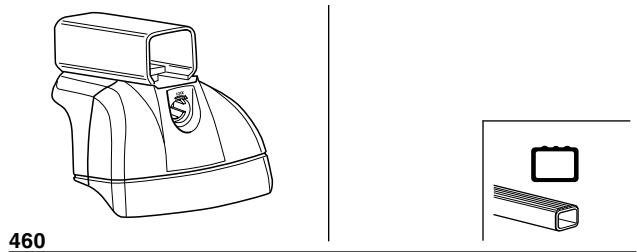

# Kit 3079

**SUBARU Forester, 5-dr SUV, 08- / \*09-**

\*North America

**ALFA ROMEO MiTo, 3-dr Hatchback, 08-**

This Kit is only for vehicles with fixpoint mounting.

**Kit**

753

x4