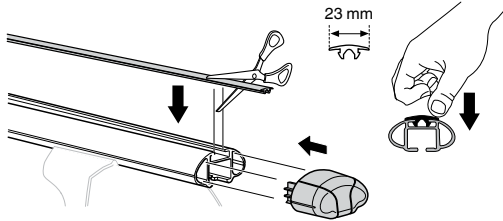

1

753/460R

460