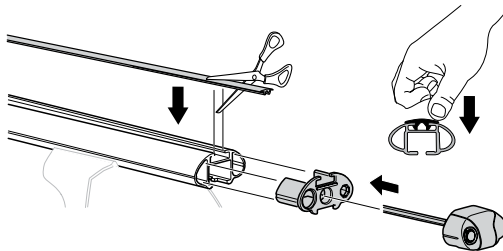

1

753/460R

460