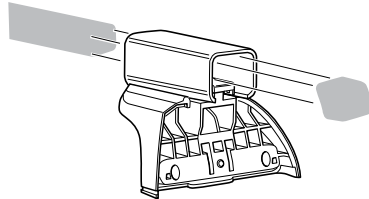

1

753/460R

460