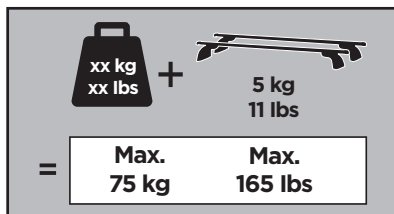

Thule XT Kit 3141

> Instructions

NISSAN Murano, 5-dr SUV, 15-

This kit is only for vehicles with fixpoint mounting.

ISO 11154-E

183141

C.20161005
509-3141-01

Bring your life
thule.com