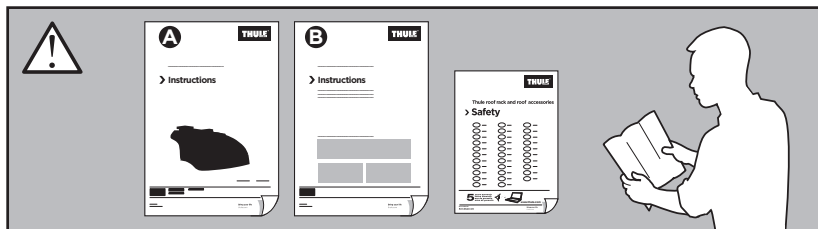

Thule XT Kit 3166

> Instructions

HONDA CR-V, 5-dr SUV, 17-

This kit is only for vehicles with fixpoint mounting.

ISO 11154-E

183166

C.20170516
509-3166-01

Bring your life
thule.com