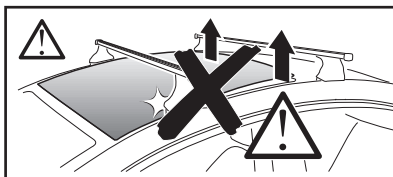

Thule XT Kit 3169

> Instructions

BMW 5-Series, 4-dr Sedan, 17-

This kit is only for vehicles with fixpoint mounting.

ISO 11154-E

183169

509-3169-01

Bring your life
thule.com