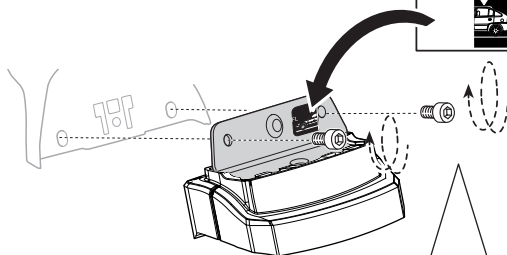

2 A

B

x1

EN Only a few turns
DE Nur wenige Umdrehungen
FR Quelques tours uniquement
NL Slechts enkele slagen
IT Solo qualche giro
ES Sólo algunas vueltas
PT Apenas algumas voltas
SV Endast några varv
DK Kun nogle få omgange
NO Bare noen få omdreininger
FI Vain muutama kierros

ET Ainult mõni pööre
LV Tikai daži apgriezieni
LT Tik keli pasukimai
PL Wystarczy kilka obrotów
RU Только несколько оборотов
UK Лише декілька обертів
BG Само няколко завъртания
CS Pouze několik otáček
SK Len niekoľko otáčok
SL Le nekaj obratov
HR/BIH Samo nekoliko okreta

RO Doar câteva rotiri
HU Csak néhány fordítás
EL Μόνο λίγες περιστροφές
TR Yalnızca birkaç tur

بعض دورات فقط

AR

רק מספר סיבובים **HE**

ZH 仅几圈
JA 2～3回転のみ
KO 몇 번만 돌리면 됨
TH เพียงสองสามรอบ

3