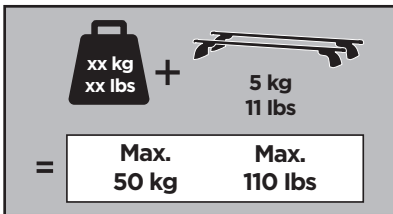

Thule XT Kit 3169

> Instructions

BMW 5-Series, 4-dr Sedan, 17-

This kit is only for vehicles with fixpoint mounting.

ISO 11154-E

183169

509-3169-01

Bring your life
thule.com