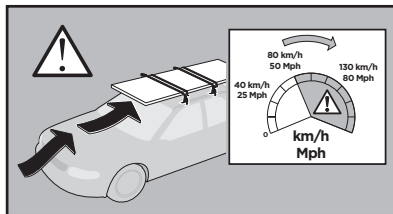

Thule XT Kit 3169

> Instructions

BMW 5-Series, 4-dr Sedan, 17-

This kit is only for vehicles with fixpoint mounting.

ISO 11154-E

183169

509-3169-01

Bring your life
thule.com